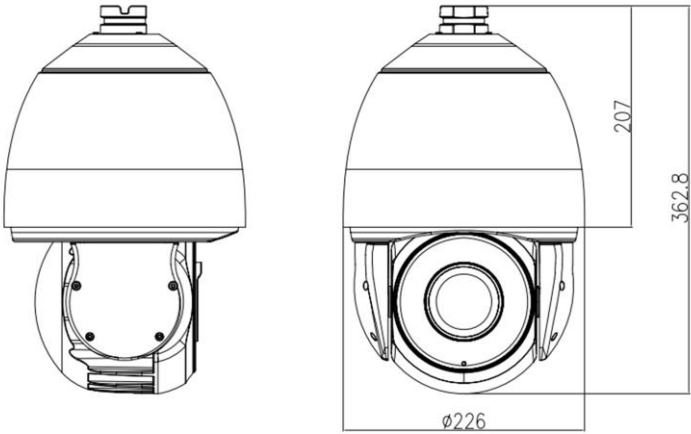

MoviSight

Dimensions (mm)

Accessories

Optional:

MS-7BK349
Wall Bracket

MS-7BK348
Ceiling Bracket

MS-7BK605
Corner Mount

MS-7BK604B
Pole Mount