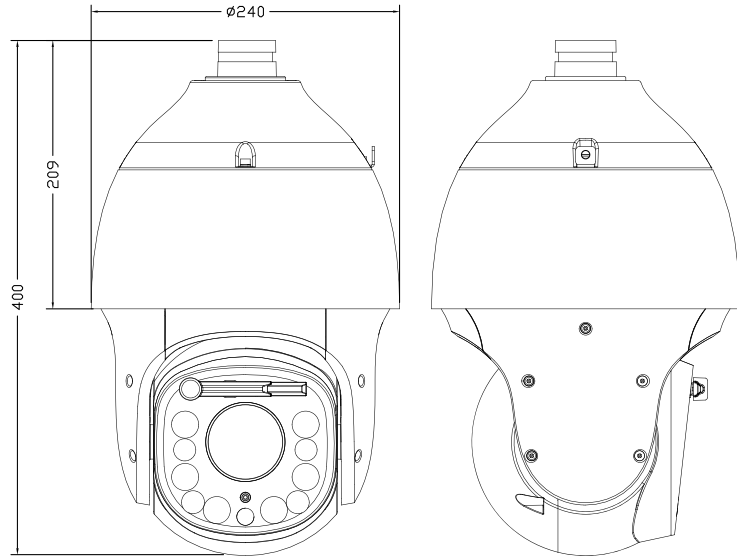

DIMENSIONS (Unit: mm)