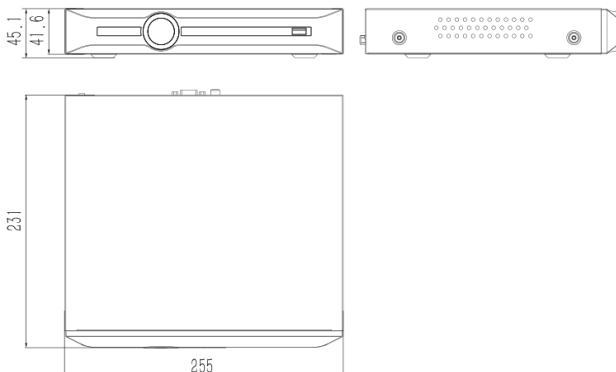

Dimensions

Video/Audio Input	
IP Video Input	4-ch
Audio Input	1-ch, AUX3.5mm
Network	
Incoming Bandwidth	40Mbps
Outgoing Bandwidth	40Mbps
Remote Connection	16 Users, Up to 48ch Videos
Browser	IE,Chrome V45,Firefox
Mobile Software	P2P&DDNS for iOS&Android (MoviSight: TD Viewer, Neutral: Smartwatchman)
Internet Protocol	IPv4/IPv6/HTTP/802.1x/FTP/SMTP/UPnP/SNMP/NDNS/DDNS/NTP/RTSP/TCP/UDP/DHCP/PPPoE
Email	Activated by Alarm
ANR	Y, Auto download video from camera SD card, Which was stored when disconnection (Only Support MoviSight ANR IP Camera)
Advanced	Remaining Bandwidth Display
Video/Audio Output	
HDMI Output	1-ch, Resolution 1920*1080P/60Hz, 1920*1080P/50Hz, 1280*800/60Hz, 1440*900/60Hz, 1366*768/60Hz, 1280*720/60Hz, 1280*720/50Hz, 1024*768/60Hz, 800*600/60Hz
VGA Output	1-ch, Resolution 1920*1080P/60Hz, 1920*1080P/50Hz, 1280*800/60Hz, 1440*900/60Hz, 1366*768/60Hz, 1280*720/60Hz, 1280*720/50Hz, 1024*768/60Hz, 800*600/60Hz
Frame Rate	Mainstream 25fps(P)/30fps(N) Substream 25fps(P)/30fps(N)
I-Frame Record	Y
Recording Resolution	6MP(2752*2208,3008*2008,2408*2008)/5MP(2448*2048,2560*1920,2592*1944,2592*1920,2528*2128/4MP(2560*1440,2592*1520)/QXGA(2560*2045)/3MP(2048*1536)/1080P/UXGA/720P/VGA/4CIF/DCIF/2CIF/CIF/QCIF
Audio Output	1-ch, RCA (Linear, 1kΩ)
Synchronous Playback	4-ch1080P/720P
Decoding	
Live View/Playback	6MP(2752*2208,3008*2008,2408*2008)/5MP(2448*2048,2560*1920,2592*1944,2592*1920,2528*2128/4MP(2560*1440,2592*1520)/QXGA(2560*2045)/3MP(2048*1536)/1080P/UXGA/720P/VGA/4CIF/DCIF/2CIF/CIF/QCIF
Capability	1-ch 6MP/5MP/4MP/3MP/4-ch1080P/720P
Display Split	1/4
Hard Disk	
SATA	1 SATA for 1 HDDs
Capacity	Up to 8TB Capacity for Each HDD
NTFS File System	Y
HDD Management	Group and Quota
External Interface	
Network Interface	1 RJ-45 100/1000 Self-Adaptive Ethernet Interfaces
USB Interface	1 x USB2.0, 1 x USB3.0
Alarm In	N/A
Alarm Out	1-ch
POE	
Interface	4 Independent 100 Mbps PoE Network Interfaces
Max Power	45W(50W Optional), Max to 30W for Each Port
Supported Standard	AF and AT
Advance	
NAS	NFS Protocol, Support Manual Backup Only
Plug and Play	Y, Only for MoviSight Cameras
Corridor Mode	Y, 16: 9 to 9: 16, Only for MoviSight Cameras
Video Analytics(VCA)	4ch MoviSight Camera VCA Process (Tripwire and Perimeter)
Smart Search	Quickly Search Target VCA Videos , Only for MoviSight Cameras
Trigger Recording	Manual/Timing/Motion Detection/Port Alarm/ VCA Alarm/Video Occlusion
Smart Recording	Set Recording Bit Rate for Different Time
Alarm Recording	Pre Alarm Default 10s (5/10/15/60s Optional) , Post Alarm Default 10s (10/15/30/60/600s Optional).
Onvif	Onvif(Profile S)
General	
Language	English, Spanish, Korean, Italian,Turkish,Thai, Russian, Traditional Chinese, French, Polish
Power Supply	DC48V
Consumption(without HDD and POE)	≤20W(Hard Disk is not included)
Working Temperature	-10 °C ~ +55 °C (+14 °F~ + 131 °F)
Working Humidity	10 % ~ 90 %
Chassis	1U
Dimensions	255mmx231mmx44mm
Weight	1KG (without HDD), 2.6KG (with Packing Box)