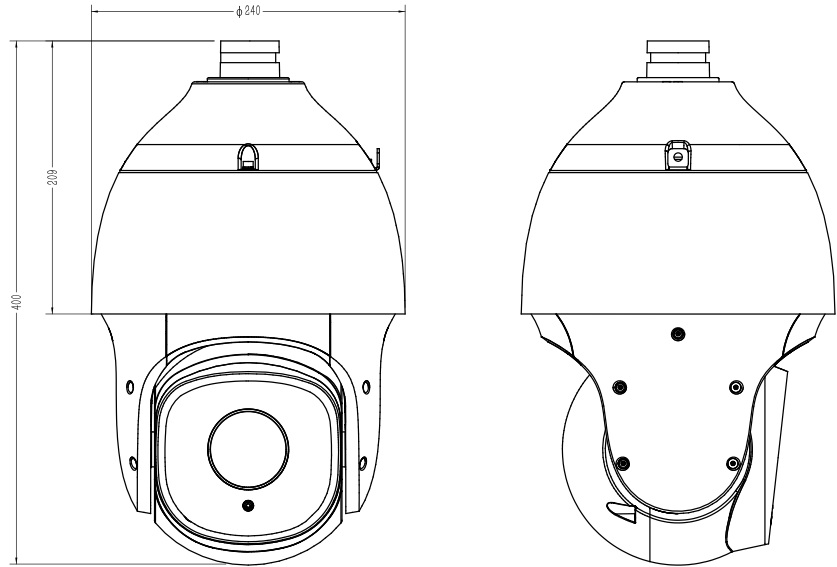

MoviSight

Picture Overlay	Yes
Privacy Mask	Yes
Smart Defog	Yes
Feature	
Alarm Trigger	Harsh Voice Alarm, Motion Detection, Mask Alarm, Port Alarm, Network Disable Alarm, IP Conflict, MAC Conflict Detection
Video Analytics	Tripwire, Double Tripwire, Perimeter, Object Abandon, Object Lost, Loitering, Running, Parking, Face Detection, People Counting, Crowded, On Duty Detection, Video Abnormal, Audio Abnormal, Heatmap
Early Warning(EW)	N/A
Auto-Tracking	N/A
Network	
Protocols	TCP/IP, ICMP, HTTP, HTTPS, DHCP, DNS, DDNS, MULTICAST, UPnP, FTP, IPV4, NTP, RTSP, SMTP, IGMP, QoS, PPPoE
System Compatibility	ONVIF (PROFILE S), SDK, CGI, P2P
ANR	Auto store video in SD card when NVR disconnected, and upload video to NVR when resumed connection (Only Support MoviSight ANR NVR)
Remote Connection	≤7
Client	MoviSight CMS, Web Browser
Web Version	Web5
Interface	
Communication Interface	1 RJ45 10M/100M self adaptive Ethernet port
Audio	1/1
Alarm	1/1
Reset Button	Yes
On-board storage	Built-in MicroSD card slot, up to 128 GB
RS-485	N/A
BNC	N/A
General	
Firmware Version	NVSS_V14.0.6.20190328_SP2
Web Client Language	11 languages English, Russian, Spanish, Korean, Italian, Turkish, Simple Chinese, Traditional Chinese, Thai, French, Polish
Operating Conditions	-30°~65°C, 0-95% RH
Power Supply	AC24V±15%
Power Consumption	21W (IR OFF), 44W (IR ON)
Protection	IP66
Heater	N/A
Dimensions	Φ222x372 mm (Φ8.74×14.65 inch)
Weight	5.3kg (11.68lb)

* Listed resolutions are only selectable options. It does not mean that all streams can work at their maximum resolution at the same time.

AVAILABLE MODEL

MS7530SL-PTZ-POE++

MoviSight

DIMENSIONS (Unit: mm)