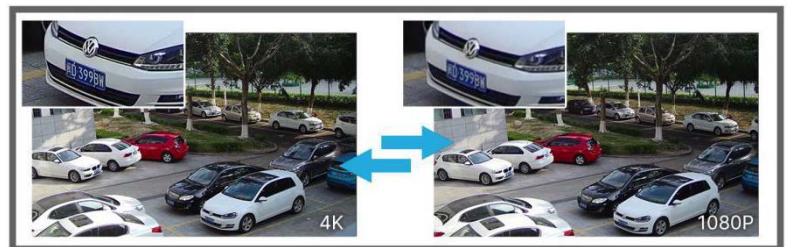

### 4K Video Viewing Experience

MoviSight 4K H.265 Network Camera delivers up to 4K resolution (3840\*2160, effectively four times that of Full HD) at 15 frames per second (fps), providing users with ultra-high-definition video viewing experience.