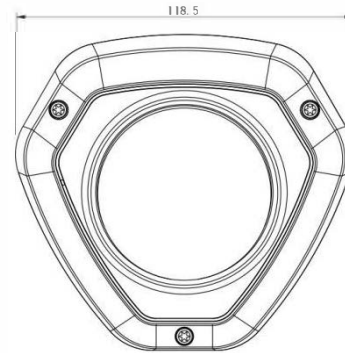

## Structure Diagrams

(Default Version)

(Multi-interface Version)

Units: mm

## Accessories Support

MS7A01 Pole Mount

Weight: 720g  
Dimensions: 170\*51.5\*152.6mm

MS7A03 External Corner Bracket

Weight: 900g  
Dimensions: 170\*152.5\*76.3mm

MS7A71 Wall Mount

Weight: 530g  
Dimensions: 162\*124\*78 mm