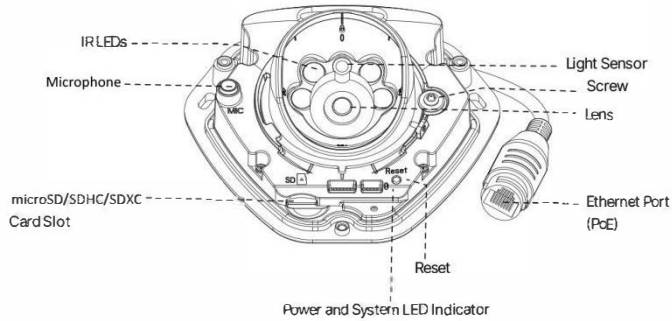

H.265+ Vandal-proof Mini Dome Network Camera

Structure Diagrams

(Default Version)