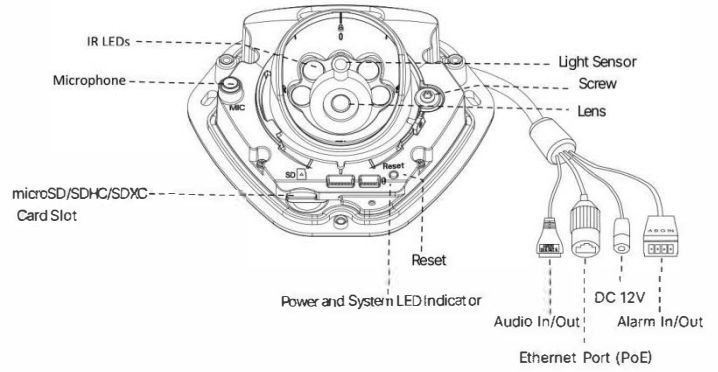

(Multi-interface Version)