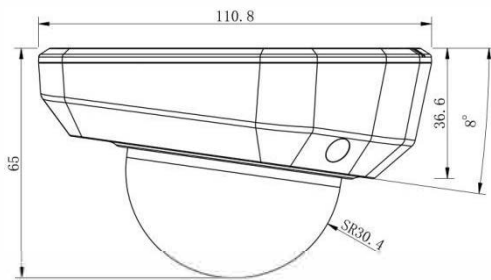

## Structure Diagrams

(Default Version)

(Multi-interface Version)

Units: mm

## Accessories Support

MS7A01 Pole Mount

Weight: 720g  
Dimensions: 170\*51.5\*152.6mm

MS7A03 External Corner Bracket

Weight: 900g  
Dimensions: 170\*152.5\*76.3mm

MS7A71 Wall Mount

Weight: 530g  
Dimensions: 162\*124\*78 mm