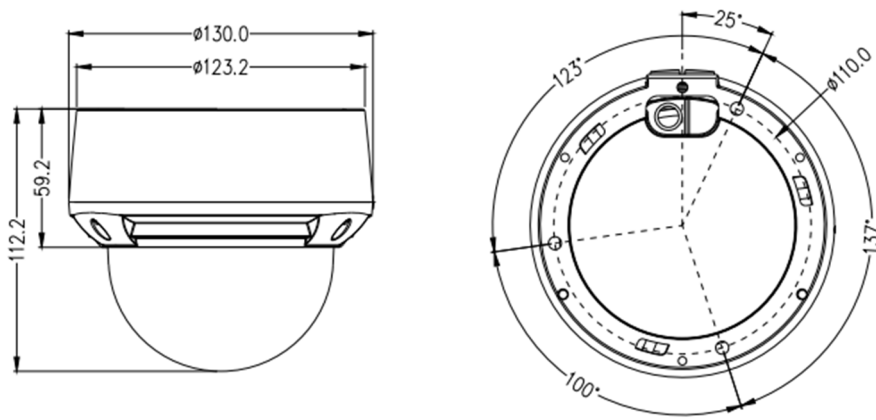

### Key Features

- 1/2.8" progressive scan CMOS
- Max. 5MP(2592×1944) @25/30fps resolution
- 2.7~13.5mm motorized lens
- WDR, 3D DNR, ROI, HLC, BLC, Defog
- Support face, human, vehicle detection and capture
- Smart events: intrusion, single line crossing, double line crossing, loitering, wrong way, people counting
- 1/1 audio in/out, 1/1 alarm in/out
- Smart IR up to 40m
- Built-in SD card slot, IP67, IK10, PoE

## Specification

Camera	
Image Sensor	1/2.8" Progressive Scan CMOS
Max. Resolution	5MP (2592×1944)
Electronic Shutter	Auto/Manual, 1/5 ~ 1/20,000s
Min. illumination	Color: 0.03 Lux @ (F1.6, AGC ON) , BW: 0 Lux @ (IR LED ON)
Day & Night	IR cut filter
IR Distance	Up to 40 m (131.2 ft)
IR On/Off Control	Auto/Manual
Pan/Tilt/Rotation Range	Pan: 0° ~ 355°, Tilt: 0° ~ 75°, Rotation: 0° ~ 355°
Lens	
Lens Type	Motorized focus
Iris	Fixed Iris
Focal Length	2.7 ~ 13.5 mm
F Number	F1.6
Angle of View	H: 87.5°~26°, V: 64.8°~19.9°
Video	
Streaming Capability	3 Streams
Stream/Frame Rate	Stream1: 2592×1944, 2592×1520, 1920×1080, 1280×720 @ 25/30fps Stream2: D1, VGA, CIF @ 25/30fps Stream3: VGA, CIF, QVGA @25/30fps
Bit Rate Control	CBR/VBR
Bit Rate	Stream1: 200kbps~12Mbps Stream2: 100kbps~6Mbps Stream3: 100kbps~3Mbps
Region of Interest	Off/On (8 Zone, Rectangle)
Smart Encode	Support
Image	
Image Adjustment	Brightness, Sharpness, Contrast, Saturation adjustable
Aisle Mode	Support
Mirror	Support
White Balance	Auto/Manual
Day/Night Setting	Auto, Day, Night, Time
Smart IR	Support
Noise Reduction	2D/3D DNR
Image Enhancement	HLC, BLC, Defog
Wide Dynamic Range	True WDR
S/N Ratio	55dB
Motion Detection	Support
Privacy Masking	Support

## Dimensions (mm)