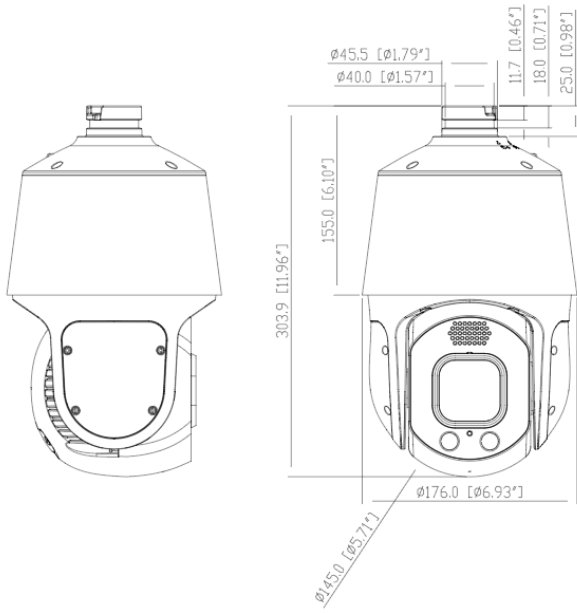

Dimensions (mm)

Accessories

Optional:

MS-7-BK604B
Pole Mount

MS-7-BK367
Junction Box